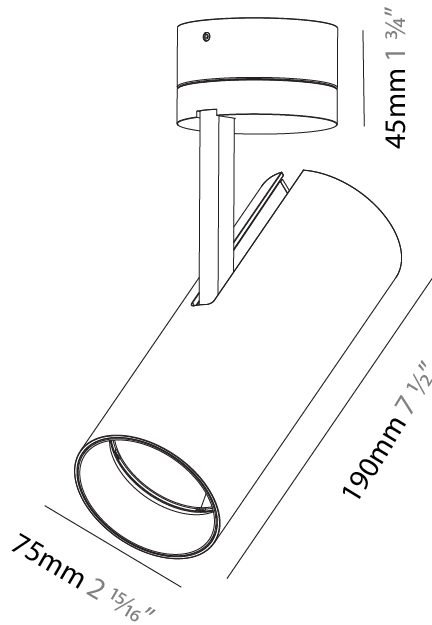

GENERAL

Series: Imagine
Subseries: Imagine 75
Brand: Prolicht
Division: Architectural
Mounting Type: Surface
Mounting Location: Ceiling
Subcategory: Spots

PHYSICAL

Shape: Cylinder
Diameter (mm): 75
Diameter (in): 2 ¹⁵/₁₆
Height (mm): 190
Height (in): 7 ¹/₂
Max. Overall Height (mm): 235
Max. Overall Height (in): 9 ³/₄
Light Distribution: Adjustable / Direct
Weight (kg): 0.919
Weight (lbs): 2.02
Fixture Finish: SSR / BKV / CWI / CRY / HAB / UFT / ITA / RUA / FTG / MYG / LOD / PUS / FRO / FUP / KIA / POP / BLS / SPG / MEY / GOH / GUM / CHC / COM / ABZ / JAG / OBR / MOS / ROR
Fixture Material: Aluminum Die Cast

ELECTRICAL

Lamp Type: LED (Zhaga Standard)
Input Wattage (W): 20.9
Total Output Wattage (W): 19
Dimming: Tri-Mode (Non-Dimming and Phase Dimming (120Vac only) and 0-10V Dimming)
Driver Included: Yes
Driver Location: Integrated
Driver Type: Constant Current - Universal
Driver Class: Class 2
Input Voltage (V): 120 - 277
Constant Current (MA): 500

LED

Number of LEDs: 1
Color Temperature (°K): 2700 / 3000 / 3500 / 4000
Max. Delivered Lumen (lm): 1490 / 1530 / 1607 / 1640
CRI: >90 CRI
Lamp Life (hrs): 50000

OPTICAL

Reflector°: 20 / 25 / 40
Adjustability: Rotational 350°; Tilt 90°

RATINGS AND CERTIFICATIONS

Certified By: Certified for North American Standards
IP rating: IP20