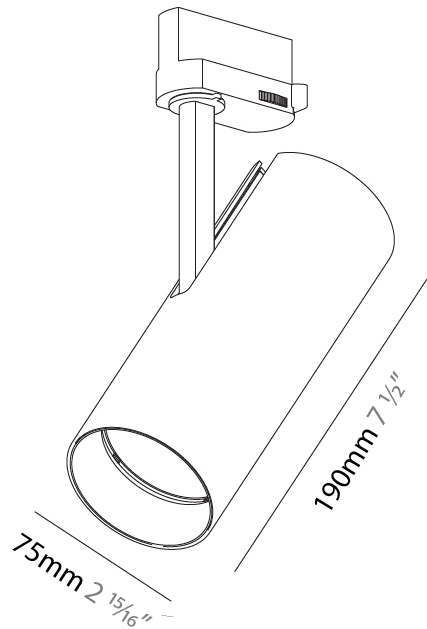

GENERAL

Series: Imagine
Subseries: Imagine 75
Brand: Prolicht
Division: Architectural
Mounting Type: Track
Mounting Location: Ceiling

PHYSICAL

Shape: Cylinder
Diameter (mm): 75
Diameter (in): 2 15/16
Height (mm): 190
Height (in): 7 1/2
Max. Overall Height (mm): 210
Max. Overall Height (in): 8 1/4
Light Distribution: Adjustable / Direct
Weight (kg): 0.716
Weight (lbs): 1.58
Fixture Finish: SSR / BKV / CWI / CRY / HAB / UFT / ITA / RUA / FTG / MYG / LOD / PUS / FRO / FUP / KIA / POP / BLS / SPG / MEY / GOH / GUM / CHC / COM / ABZ / JAG / OBR / MOS / ROR
Holder Finish: BLK / WHI / SIL
Fixture Material: Aluminum Die Cast

ELECTRICAL

Lamp Type: LED (Zhaga Standard)
Input Wattage (W): 14
Total Output Wattage (W): 12.8
Dimming: Tri-Mode (Non-Dimming and Phase Dimming (120Vac only) and 0-10V Dimming)
Driver Included: Yes
Driver Location: Integrated
Driver Type: Constant Current - Universal
Driver Class: Class 2
Input Voltage (V): 120 - 277
Constant Current (MA): 350

LED

Number of LEDs: 1
Color Temperature (°K): 2700 / 3000 / 3500 / 4000
Max. Delivered Lumen (lm): 1124 / 1210 / 1258 / 1284
Nominal Lumen (lm): 1246 / 1342 / 1396 / 1424
CRI: >90 CRI
Lamp Life (hrs): 50000

OPTICAL

Optic°: Lens Pack - No Lens / Linear Spread Lens / Honeycomb / Spread Lens
Beam Angle: 12
Adjustability: Rotational 350°; Tilt 90°

RATINGS AND CERTIFICATIONS

Certified By: Certified for North American Standards
IP rating: IP20

PROJECT
TYPE
SPECIFIER
QUANTITY
DATE