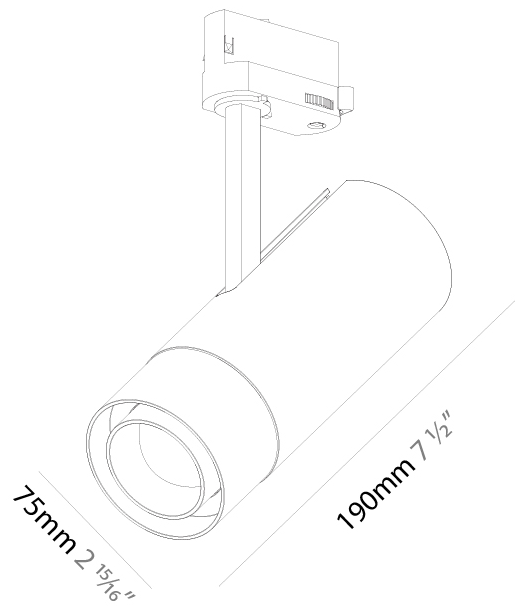

GENERAL

Series: Imagine
Subseries: Imagine Flex
Brand: Prolicht
Division: Architectural
Mounting Type: Track
Mounting Location: Ceiling
Subcategory: Spots

PHYSICAL

Shape: Cylinder
Diameter (mm): 75
Diameter (in): 2 ¹⁵/₁₆
Height (mm): 190
Height (in): 7 ¹/₂
Max. Overall Height (mm): 210
Max. Overall Height (in): 8 ¹/₄
Light Distribution: Adjustable / Direct
Weight (kg): 0.702
Weight (lbs): 1.54
Fixture Finish: SSR / BKV / CWI / CRY / HAB / UFT / ITA / RUA / FTG / MYG / LOD / PUS / FRO / FUP / KIA / POP / BLS / SPG / MEY / GOH / GUM / CHC / COM / ABZ / JAG / OBR / MOS / ROR
Holder Finish: BLK / WHI / SIL
Fixture Material: Aluminum Die Cast

ELECTRICAL

Lamp Type: LED (Zhaga Standard)
Input Wattage (W): 20
Total Output Wattage (W): 18.2
Dimming: Tri-Mode (Non-Dimming and Phase Dimming (120Vac only) and 0-10V Dimming)
Driver Included: Yes
Driver Location: Integrated
Driver Type: Constant Current - Universal
Driver Class: Class 2
Input Voltage (V): 120 - 277
Constant Current (MA): 500

LED

Number of LEDs: 1
Color Temperature (°K): 2700 / 3000 / 3500 / 4000
Max. Delivered Lumen (lm): 788 / 817 / 859 / 876
Nominal Lumen (lm): 1782 / 1848 / 1941 / 1981
CRI: >90 CRI
Lamp Life (hrs): 50000

OPTICAL

Reflector°: 14° to 48°
Adjustability: Rotational 350°; Tilt 90°

RATINGS AND CERTIFICATIONS

Certified By: Certified for North American Standards
IP rating: IP20