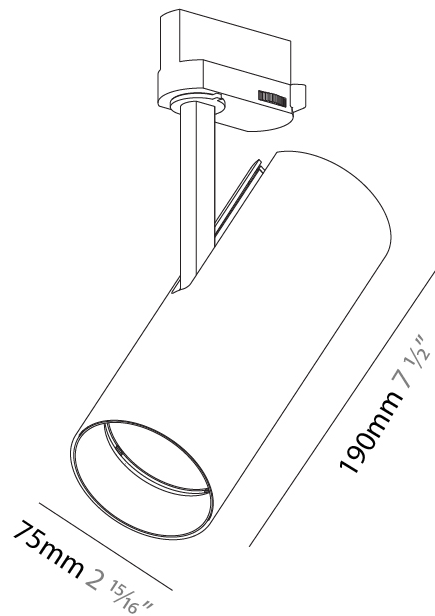

GENERAL

Series: Imagine
Subseries: Imagine 75
Brand: Prolicht
Division: Architectural
Mounting Type: Track
Mounting Location: Ceiling
Subcategory: Spots

PHYSICAL

Shape: Cylinder
Diameter (mm): 75
Diameter (in): 2 ¹⁵/₁₆
Height (mm): 190
Height (in): 7 ¹/₂
Max. Overall Height (mm): 210
Max. Overall Height (in): 8 ¹/₄
Light Distribution: Adjustable / Direct
Weight (kg): 0.768
Weight (lbs): 1.69
Fixture Finish: SSR / BKV / CWI / CRY / HAB / UFT / ITA / RUA / FTG / MYG / LOD / PUS / FRO / FUP / KIA / POP / BLS / SPG / MEY / GOH / GUM / CHC / COM / ABZ / JAG / OBR / MOS / ROR
Fixture Material: Aluminum Die Cast

ELECTRICAL

Lamp Type: LED (Zhaga Standard)
Input Wattage (W): 19
Total Output Wattage (W): 17.3
Dimming: Tri-Mode (Non-Dimming and Phase Dimming (120Vac only) and 0-10V Dimming)
Driver Included: Yes
Driver Location: Integrated
Driver Type: Constant Current - Universal
Driver Class: Class 2
Input Voltage (V): 120 - 277
Constant Current (MA): 500

LED

Number of LEDs: 1
Color Temperature (°K): 2700 / 3000 / 3500 / 4000
Max. Delivered Lumen (lm): 1432 / 1492 / 1555 / 1624
CRI: >90 CRI
Lamp Life (hrs): 50000

OPTICAL

Reflector: 16 / 32
Adjustability: Rotational 350°; Tilt 90°

RATINGS AND CERTIFICATIONS

Certified By: Certified for North American Standards
IP rating: IP20