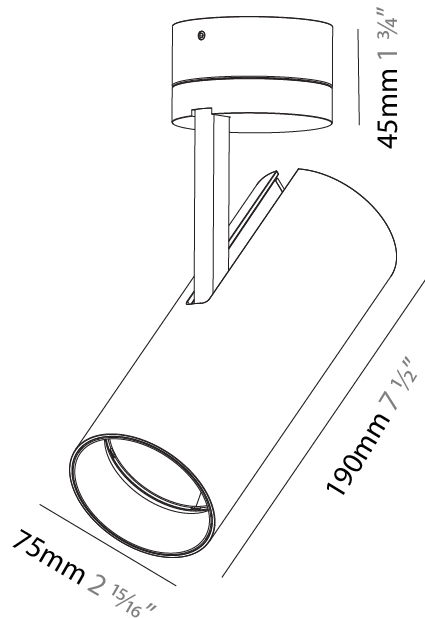

GENERAL

Series: Imagine
Subseries: Imagine 75
Brand: Prolicht
Division: Architectural
Mounting Type: Surface
Mounting Location: Ceiling
Subcategory: Spots

PHYSICAL

Shape: Cylinder
Diameter (mm): 75
Diameter (in): 2 ¹⁵/₁₆
Height (mm): 190
Height (in): 7 ¹/₂
Max. Overall Height (mm): 235
Max. Overall Height (in): 9 ³/₄
Light Distribution: Adjustable / Direct
Weight (kg): 0.919
Weight (lbs): 2.02
Fixture Finish: SSR / BKV / CWI / CRY / HAB / UFT / ITA / RUA / FTG / MYG / LOD / PUS / FRO / FUP / KIA / POP / BLS / SPG / MEY / GOH / GUM / CHC / COM / ABZ / JAG / OBR / MOS / ROR
Fixture Material: Aluminum Die Cast

ELECTRICAL

Lamp Type: LED (Zhaga Standard)
Input Wattage (W): 13.2 / 16.5
Total Output Wattage (W): 12 / 15
Dimming: Tri-Mode (Non-Dimming and Phase Dimming (120Vac only) and 0-10V Dimming)
Driver Included: Yes
Driver Location: Integrated
Driver Type: Constant Current - Universal
Driver Class: Class 2
Input Voltage (V): 120 - 277
Constant Current (MA): 350

LED

Number of LEDs: 1
Color Temperature (°K): 2700 / 3000 / 3500 / 4000
Max. Delivered Lumen (lm): 870 / 970 / 1038 / 1060
CRI: >90 CRI
Lamp Life (hrs): 50000

OPTICAL

Reflector°: 10
Adjustability: Rotational 350°; Tilt 90°

RATINGS AND CERTIFICATIONS

Certified By: Certified for North American Standards
IP rating: IP20